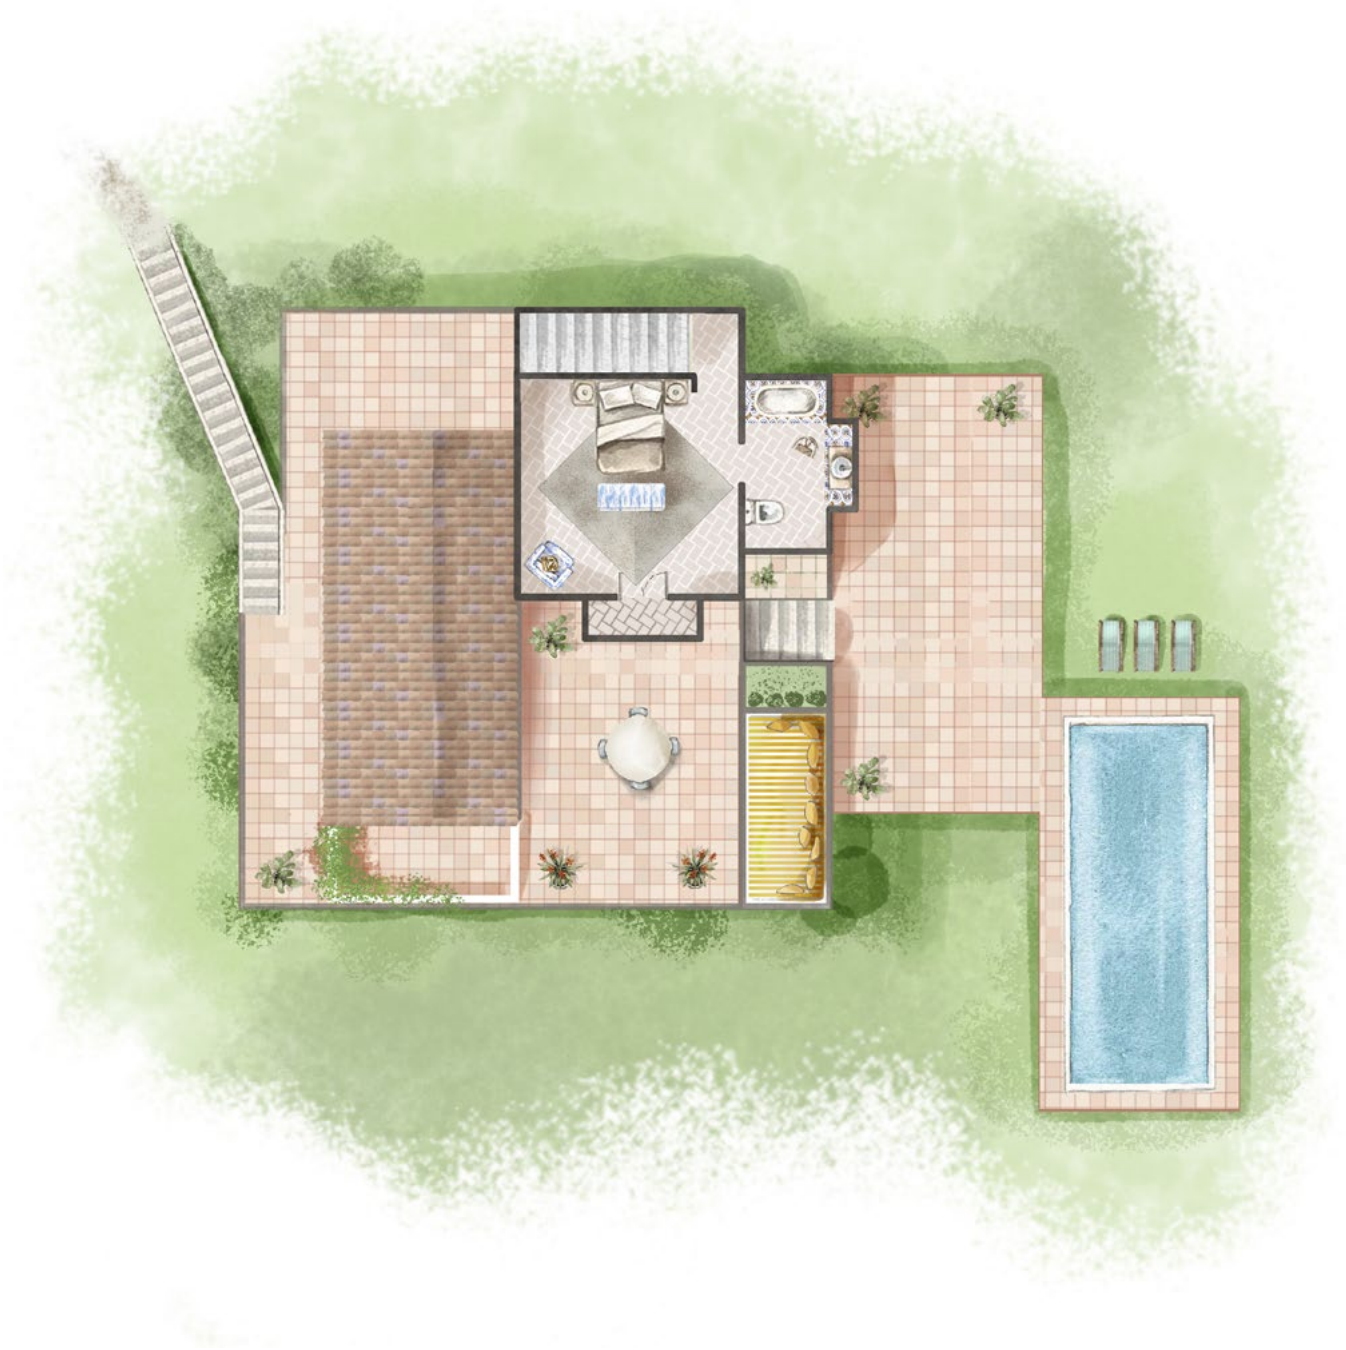

TRAMORES ESTATE

Guest House (Annex) Ground floor

LG Finca Torre de Tramores
Benahavis 29679 Málaga

P: +34 637 920 824 | +34 952 856 038
E: reservations@tramores.com
www.tramores.com

TRAMORES ESTATE

Guest House (Annex) Upstairs