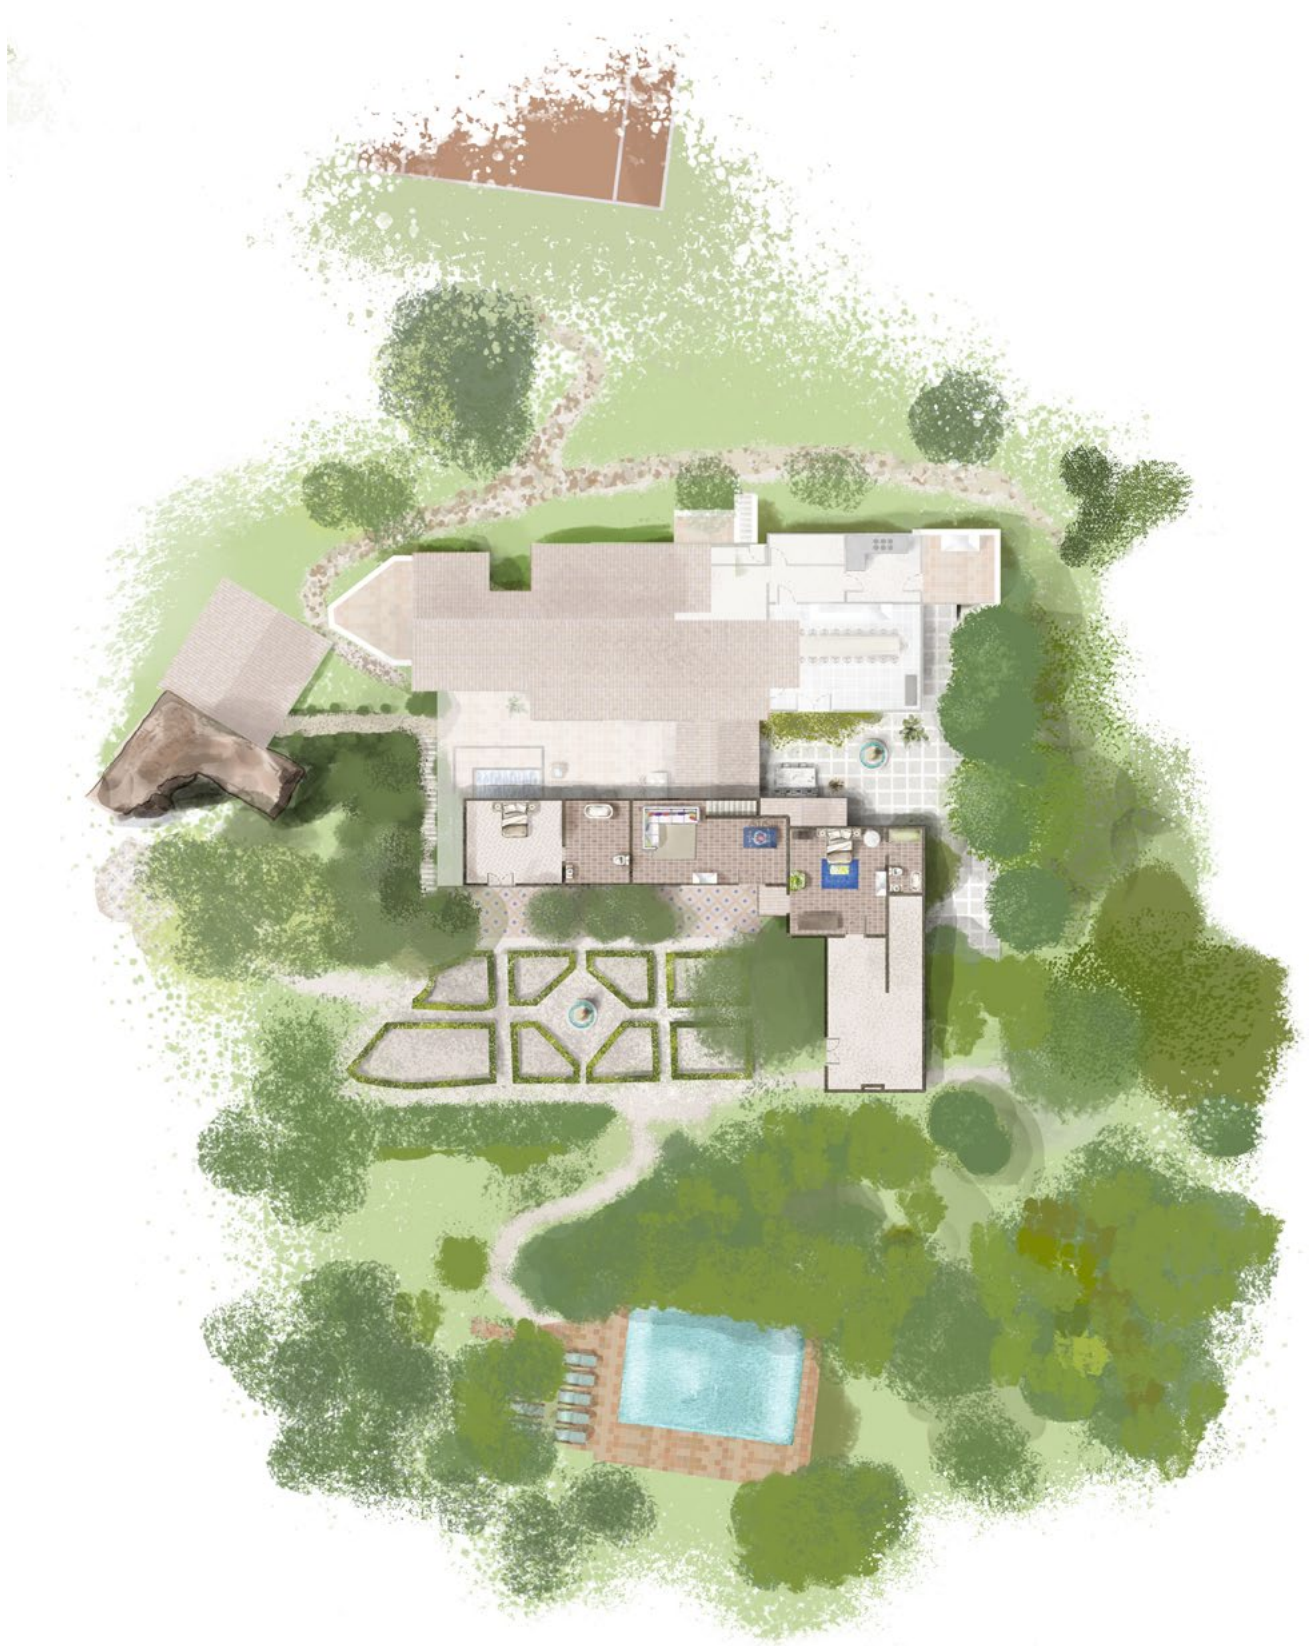

TRAMORES ESTATE

Main House Lower level

LG Finca Torre de Tramores
Benahavis 29679 Málaga

P: +34 637 920 824 | +34 952 856 038
E: reservations@tramores.com
www.tramores.com